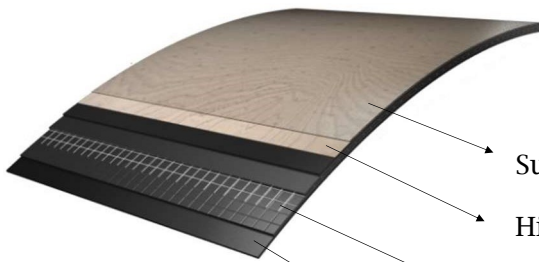

## AVAILABLE FORMATS

- Surface protection for UV rays
- High definition decorative pattern
- 4 layers glass fiber
- Directional PVC Back Board

**Adhesive Listony**  
2x152,4x914,4 mm

**Click Maxi Listony**  
4x180x1220 mm