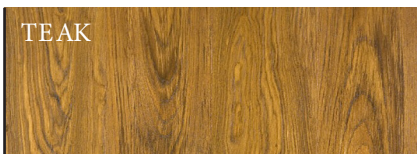

WALNUT

TEAK

Origin: Asia
Botanical name: Tectona grandis
Oxidation: Low
Hardness: Low