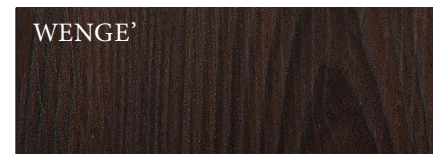

AMERICAN WALNUT

Origin: North America  
 Botanical name: Juglans nigra  
 Oxidation: Low  
 Hardness: Medium

IROKO

Origin: Africa  
 Botanical name: Milicia excelsa  
 Oxidation: High  
 Hardness: Medium

WALNUT

Origin: Europe  
 Botanical name: Juglans regia  
 Oxidation: Low  
 Hardness: High

WENGE'

Origin: Africa  
 Botanical name: Millettia laurentii  
 Oxidation: Low  
 Hardness: High

- SELECT  UNIFORM TONES, HOMOGENEOUS VEININGS, RANDOM SMALL KNURLS
- NATURE  SLIGHT CHROMATIC CONES, ACCENTUATED VEININGS, CONTAINED KNURLS
- RUSTIC  MARKED VARIATION TONES, INTENSE VEININGS, CLEAR KNURLS AND CRACKS