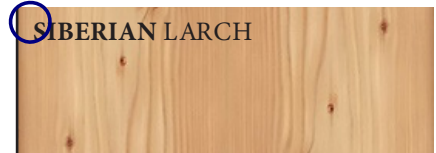

SIBERIAN LARCH

Origin: Asia
Botanical name: Larix sibirica
Oxidation: Low
Hardness: Medium