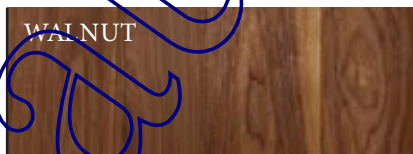

AMERICAN WALNUT

Origin: North America  
 Botanical name: Juglans nigra  
 Oxidation: Low  
 Hardness: Medium

IROKO

Origin: Africa  
 Botanical name: Milicia excelsa  
 Oxidation: High  
 Hardness: Medium

OAK

Origin: Europe  
 Botanical name: Quercus petraea  
 Oxidation: Low  
 Hardness: High

SIBERIAN LARCH

Origin: Asia  
 Botanical name: Larix sibirica  
 Oxidation: Low  
 Hardness: Medium

TEAK

Origin: Asia  
 Botanical name: Tectona grandis  
 Oxidation: Low  
 Hardness: Low

WALNUT

Origin: Europe  
 Botanical name: Juglans regia  
 Oxidation: Low  
 Hardness: High

WENGE'

Origin: Africa  
 Botanical name: Millettia laurentii  
 Oxidation: Low  
 Hardness: High

- SELECT  UNIFORM TONES, HOMOGENEOUS VEININGS, RANDOM SMALL KNURLS
- NATURE  SLIGHT CHROMATIC CONES, ACCENTUATED VEININGS, CONTAINED KNURLS
- RUSTIC  MARKED VARIATION TONES, INTENSE VEININGS, CLEAR KNURLS AND CRACKS