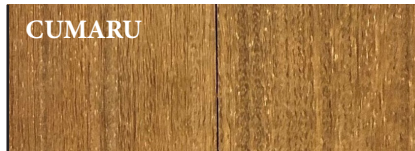

VAT 01814361000 - Fiscal Code 0778980388

MAIN WOOD SPECIES OF DECKING PARQUET

ANGELIM AMARGOSO

Origin: South America
Botanical name: Hymenolobium spp
Oxidation: Medium
Hardness: Medium

CUMARU

Origin: South America
Botanical name: Dipteryx odorata
Oxidation: Medium-Low
Hardness: High

IPE LAPACHO

Origin: South America
Botanical name: Tabebuia Ipé
Oxidation: Low
Hardness: High

IROKO

Origin: Africa
Botanical name: Milicia excelsa
Oxidation: High
Hardness: Low-Medium

LARCH

Origin: Europe
Botanical name: Larix decidua
Oxidation: Low
Hardness: Low