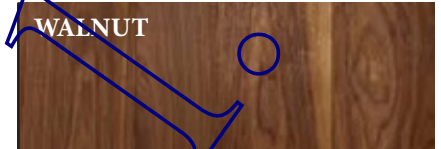

WALNUT

Origin: Europe
Botanical name: Juglans regia
Oxidation: Low
Hardness: High