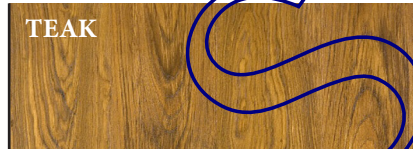

VAT 01814361000 - Fiscal Code 0778980388

MAIN WOOD SPECIES OF 3 LAYERS SP PREFINISHED PARQUET

AFZELIA

Origin: Africa
Botanical name: Afzelia
Oxidation: High
Hardness: Medium

IROKO

Origin: Africa
Botanical name: Milicia excelsa
Oxidation: High
Hardness: Low - Medium

WALNUT

Origin: Europe
Botanical name: Juglans regia
Oxidation: Low
Hardness: High

OAK

Origin: Europe
Botanical name: Quercus petraea
Oxidation: Low
Hardness: High

TEAK

Origin: Asia
Botanical name: Tectona grandis
Oxidation: Low
Hardness: Low